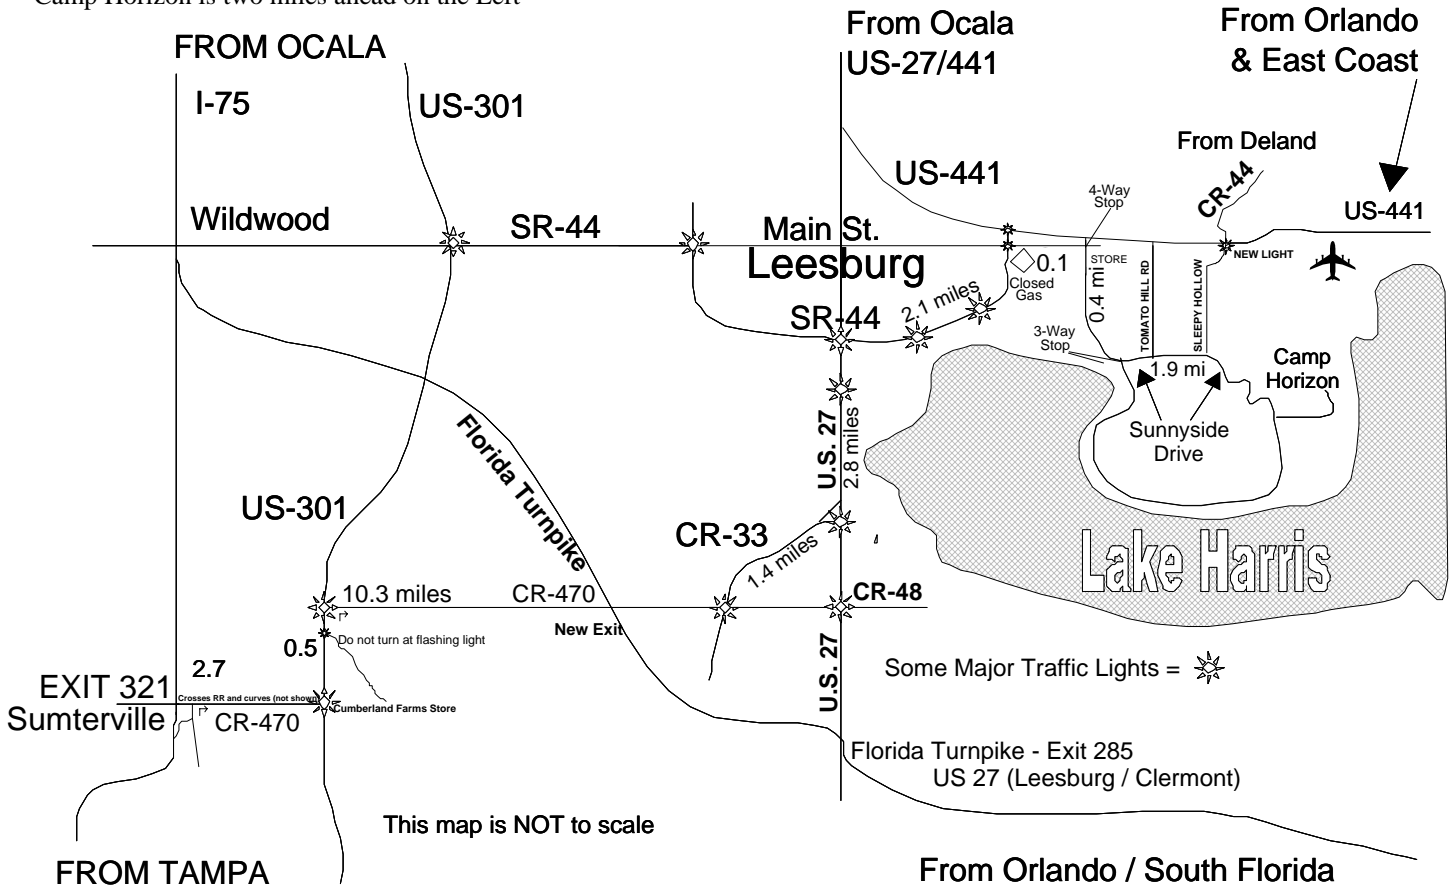

Directions to Camp Horizon

From North of Camp Horizon via I-75

Exit at Wildwood (exit 329)
 Take SR-44 East - about 18 miles
 Turn Right on Main Street (Closed Gas Station)
 Turn Right on Sunnyside Drive
 Take the Left Fork at the 3-Way Stop
 Camp Horizon is two miles ahead on the Left

From North of Camp Horizon via US-27/US-441

Notice that US-441 branches off to your LEFT
 Take 441 South through Leesburg.
 Turn Right on Tomato Hill Road or Sleepy Hollow Rd
 Turn Left on Sunnyside Drive
 Camp Horizon is about 1 mile on your left.

From South of Camp Horizon via I-75

Take Exit 321 (Sumterville - SR-470 – a short left 1st)
 Turn Right on 470 (it joins 301 for 1/2 mile).
 Turn Left on CR 33 (about 13.5 miles)
 Turn Left on US-27
 Turn Right on SR-44
 Turn Right on Main Street (Closed Gas Station)
 Turn Right on Sunnyside Drive
 Take the Left Fork at the 3-Way stop
 Camp Horizon is two miles ahead on the Left

From South of Camp via the Florida Turnpike

Take Exit 285 (Leesburg - US-27/ SR-19)
 Go North on US-27
 Turn Right on SR-44
 Turn Right on Main Street (Supertest Gas Station)
 Turn Right on Sunnyside Drive
 Take the Left Fork
 Camp Horizon is on the Left